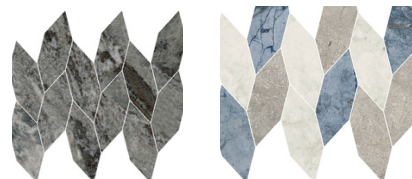

Heavy Footfall

Pool Edging

Stairs

Sizes

2600 x 1200 x 7mm rectified brushed
 1200 x 1200 x 9mm rectified brushed
 1200 x 1200 x 9mm rectified natural
 1200 x 600 x 9mm rectified brushed
 1200 x 600 x 9mm rectified natural
 800 x 800 x 9mm rectified brushed
 800 x 800 x 9mm rectified natural
 800 x 800 x 20mm rectified grip
 600 x 600 x 9mm rectified brushed
 600 x 600 x 9mm rectified natural
 600 x 300 x 9mm rectified brushed
 600 x 300 x 9mm rectified natural
 mosaic 300 x 300 x 9mm rectified (47 x 47mm) natural
 chic mosaic 310 x 220 x 9mm rectified brushed
 skirting 600 x 54 x 9mm rectified natural

Colours

Passion

Cosmo

Mist

Lux

Crystal

Chic Mosaic
in Cosmo

Sapphire