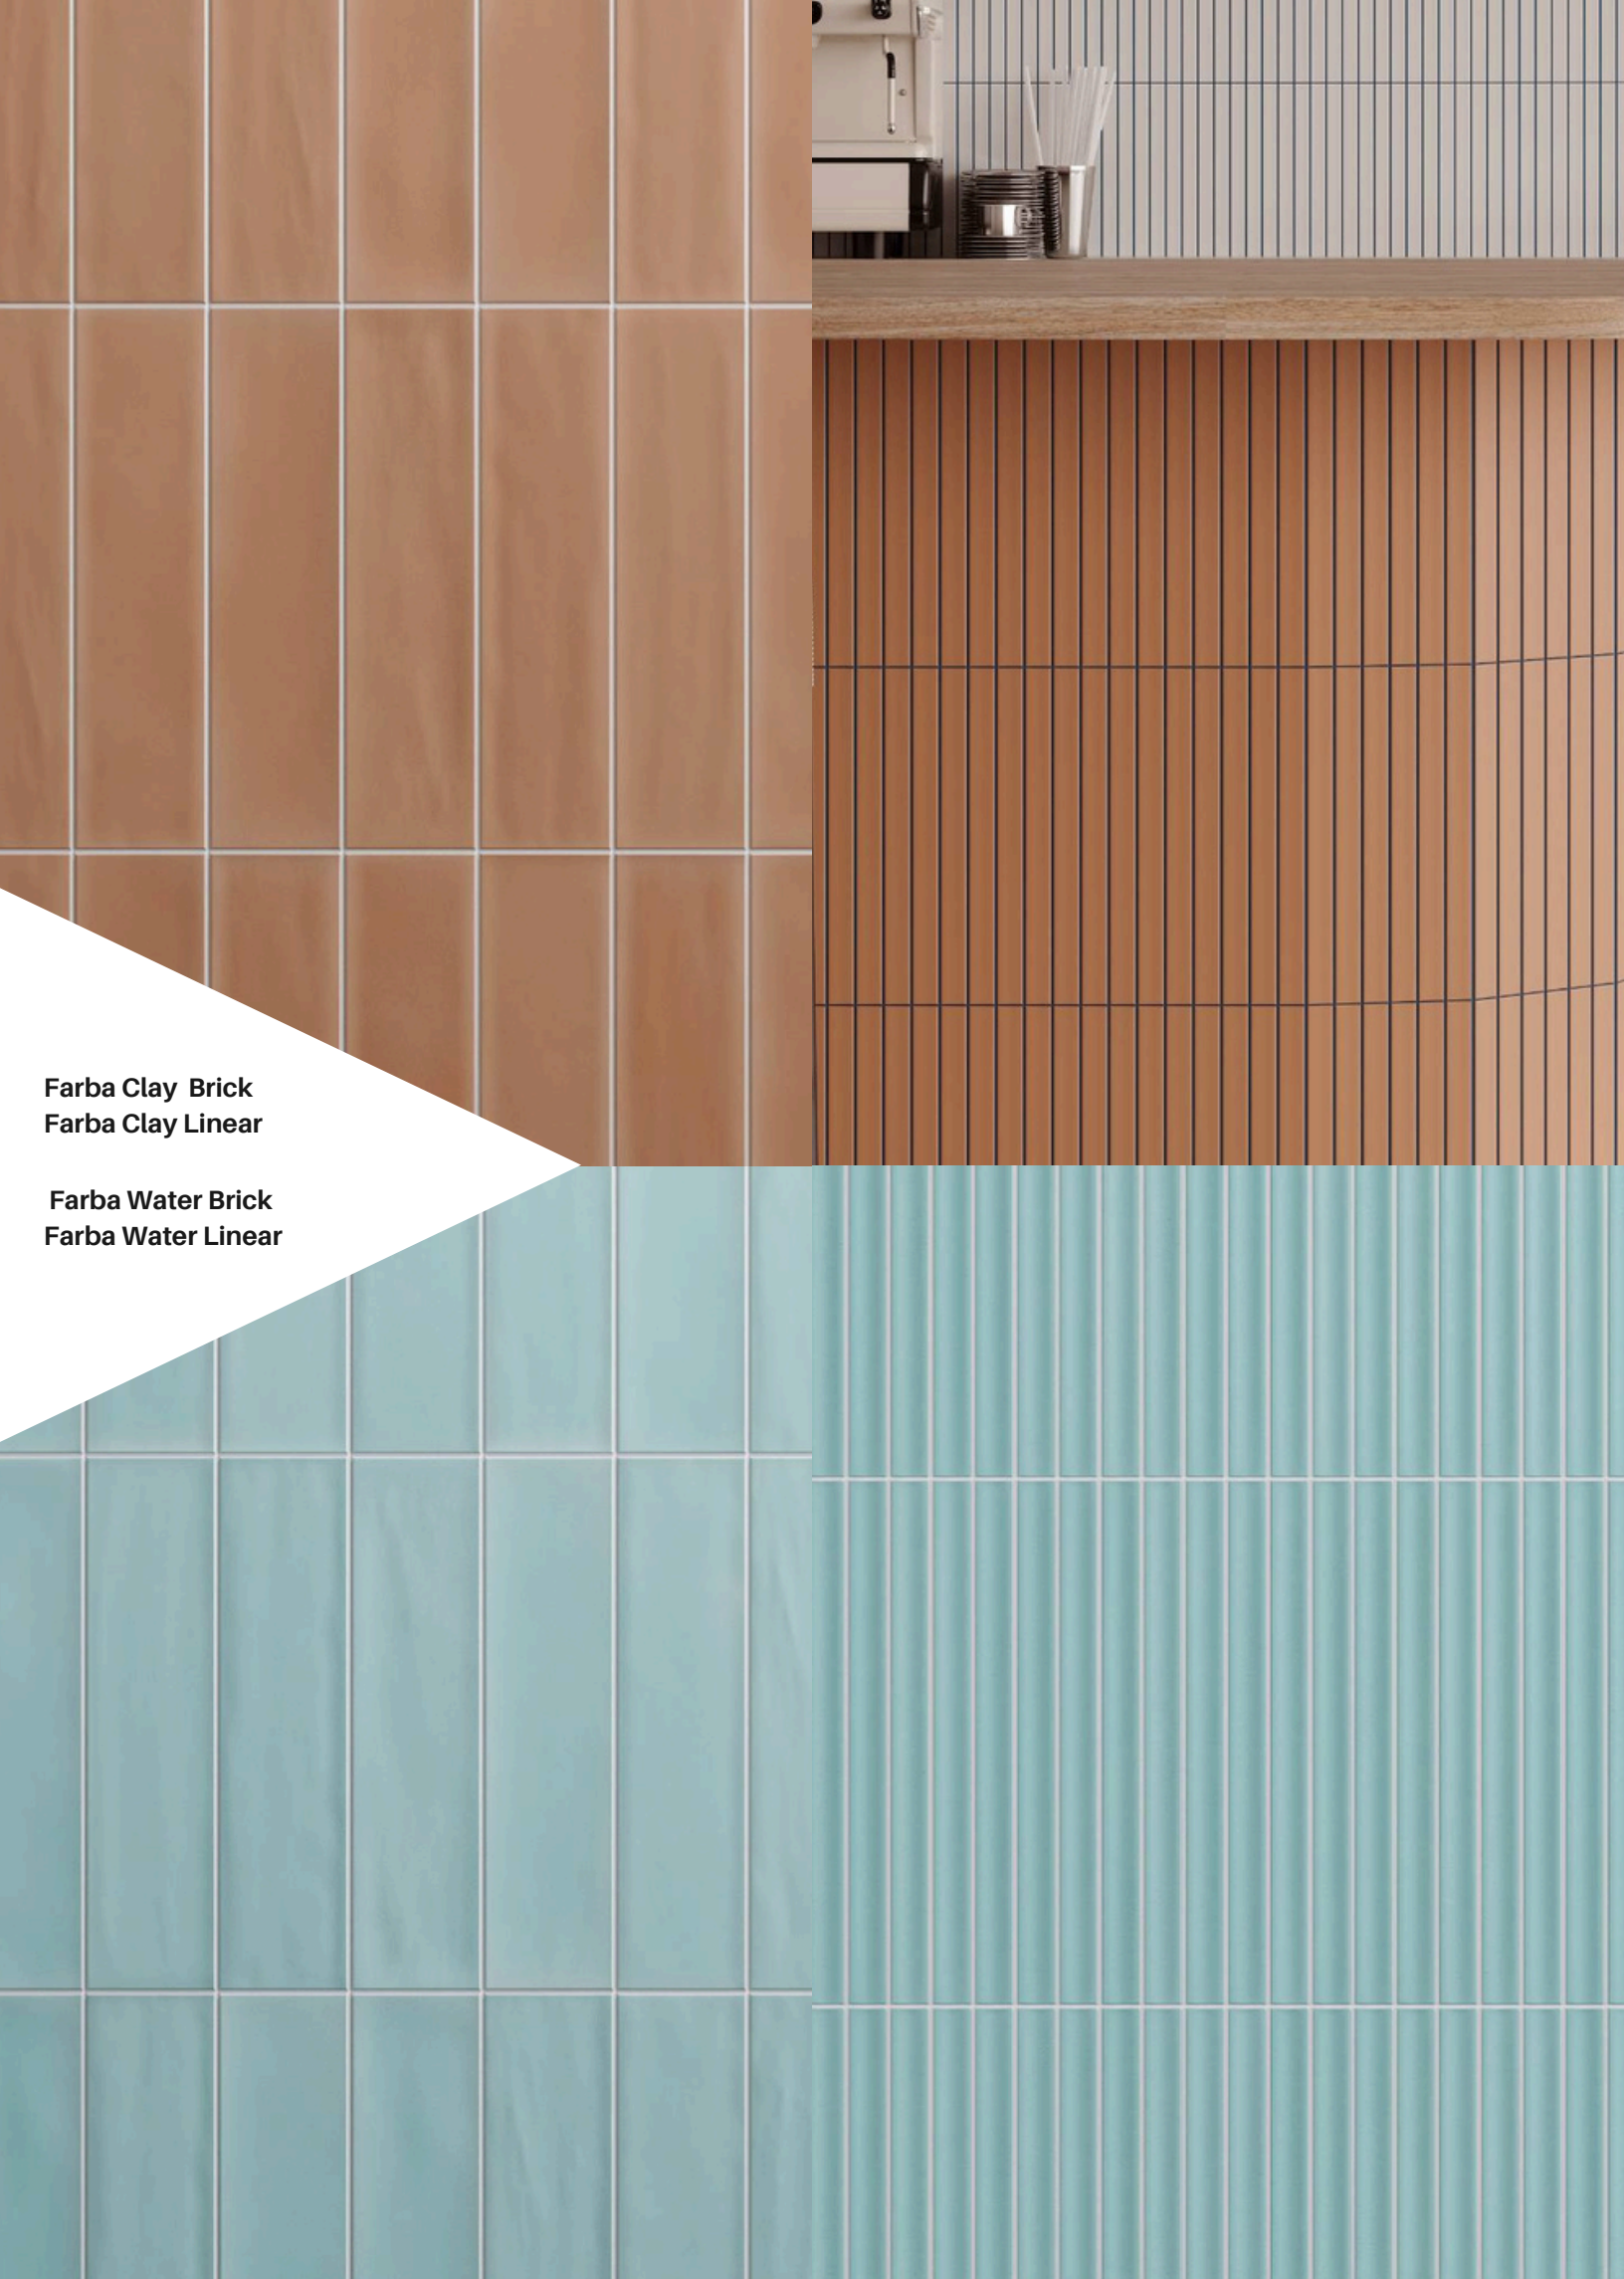

FARBA

TECHNICAL SPECIFICATION

This Range

Kuda is a range of porcelain small format glaze look tiles. With it's porcelain properties these are suitable for inside and outside use. In a beautiful array of colours a perfect option for your project.

**Farba Black Brick
Farba Black Linear**

**Farba Cream Brick
Farba Cream Linear**

Farba Clay Brick
Farba Clay Linear

Farba Water Brick
Farba Water Linear

Farba Sky Brick
Farba Sky Linear

Farba Green Brick
Farba Green Linear