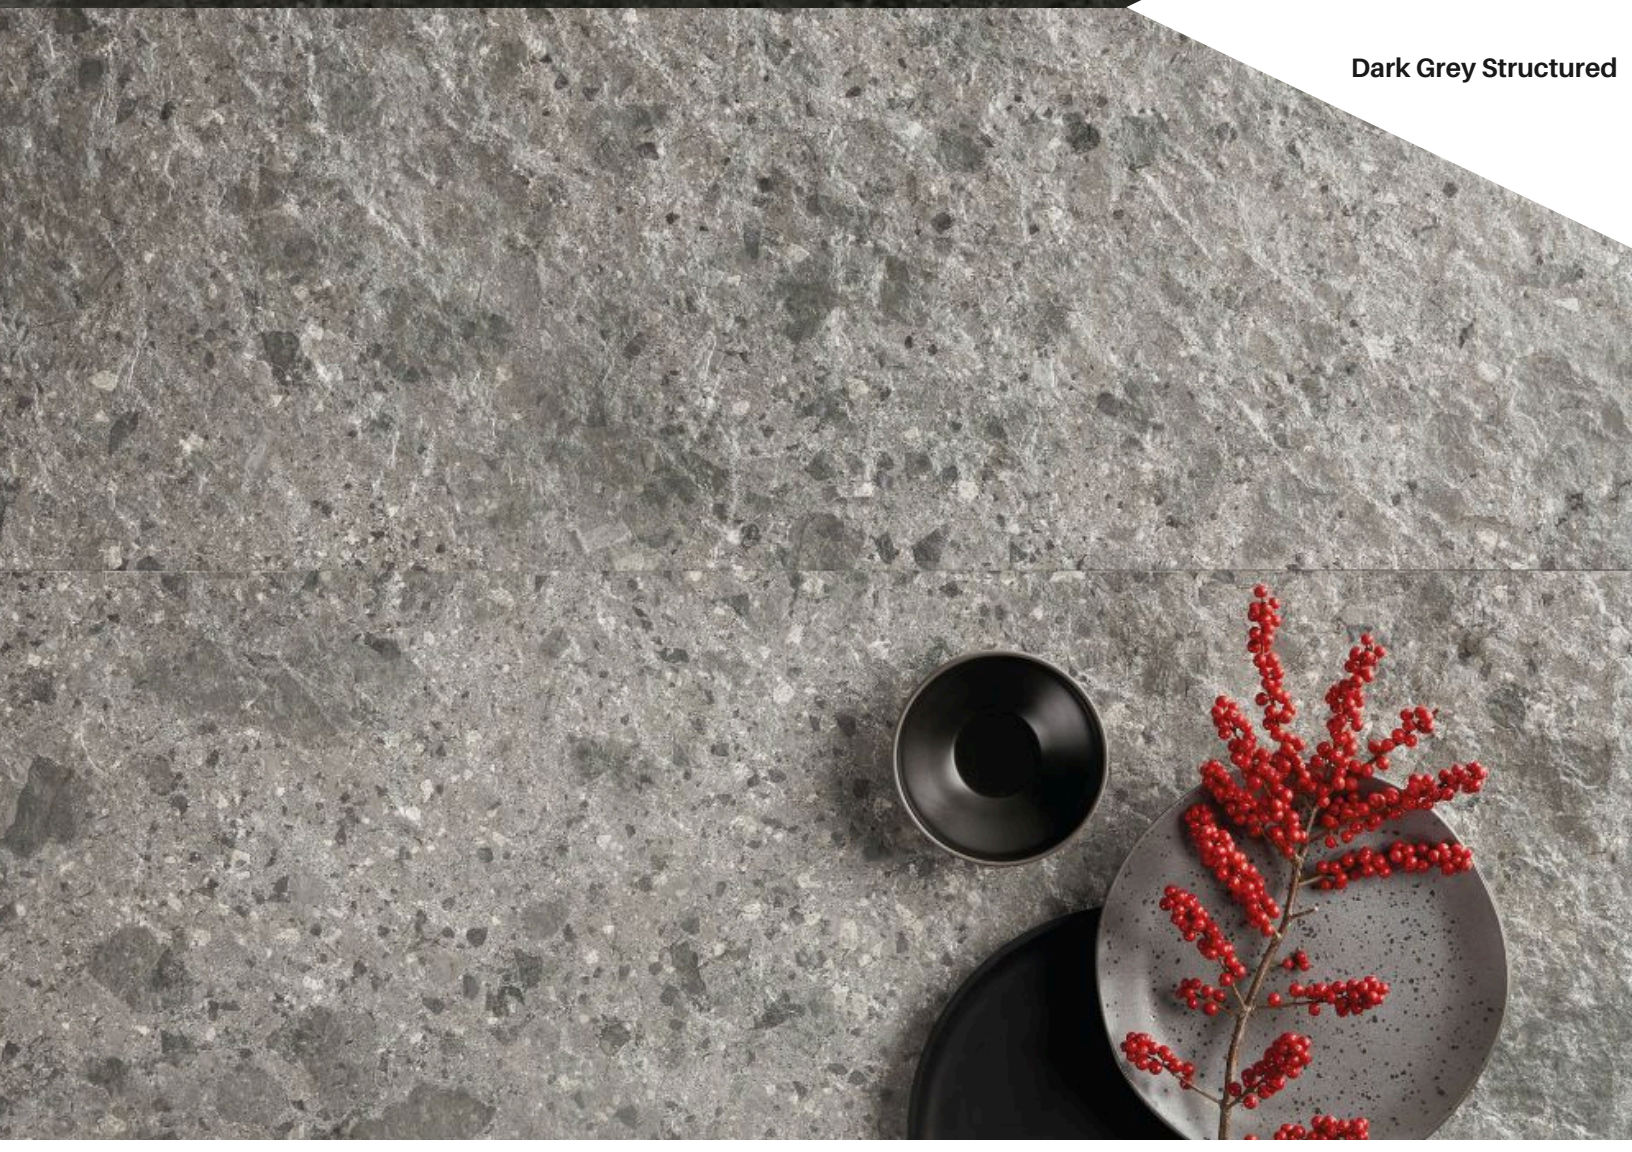

Dark Grey

Dark Grey Structured