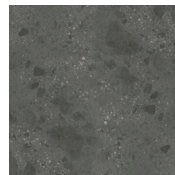

Sizes

3000 x 1500 x 6mm rectified
1500 x 750 x 10mm rectified
750 x 750 x 10mm rectified
1200 x 1200 x 10mm rectified
1200 x 600 x 10mm rectified
600 x 600 x 10mm rectified
600 x 65 x 10mm rectified

Colours

Platinum

Dark Grey

Silver

Noir

Grey

Terracotta

Technical Details - 10mm & 6mm

Technical Features	Test Method	Required Values	Average Values
Water Absorption	ISO 10545-3	≤ 0,5%	Compliant
Modulus of breaking	ISO 10545-4	≥ 35 N/mm ²	49N/mm³
Deep Abrasion Resistance	ISO 10545-6	≤ 175 mm ³	140mm³
Linear Thermal Expansion	ISO 10545-8	No provision	Resistant
Stain Resistance	ISO 10545-14	Class 35Min.	Compliant
Chemical Resistance (*)	ISO 10545-13	As indicated by manufacturer	Compliant
Frost Resistance	ISO 10545-12	No alteration	Resistant
Slip Resistance	BS 7976:2002	Declared value	R10 Natural R11 Structured
Thickness	ISO 10545-2	+/-0.5	Compliant